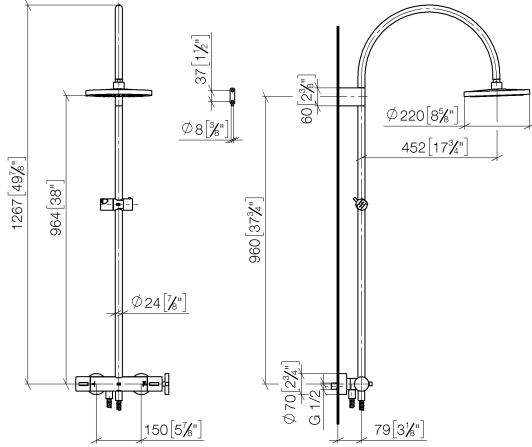

**TARA Shower pipe with shower thermostat without hand shower 300 mm -
Chrome**

TARA

34 460 892

- shower with fixed riser projection 452mm
- overhead shower: rain flow
- rain shower Ø 300 mm
- rain shower with anti-scale system
- max. rainshower flow 14 l/min
- Function from: 10 l/min
- rotary diverter with volume control and shut-off function
- slide-on rosettes Ø 70 mm
- height of fittings up to rain shower (bottom edge) 964mm
- height of fittings up to top edge of elbow 1267mm
- gauge 150 mm - 13 mm
- metal shower hose 1750mm with integrated anti-twist protection
- 1/2" connection
- slide bar
- Pipe diameter 23.5 mm

This article does not include a hand shower!
Intrinsic protection against back flow.

	Chrome	34 460 892-00
	Brushed Platinum	34 460 892-06
	Platinum	34 460 892-08
	Dark Chrome	34 460 892-19
	Brushed Durabrass (23kt Gold)	34 460 892-28
	Matte Black	34 460 892-33
	Brushed Champagne (22kt Gold)	34 460 892-46
	Champagne (22kt Gold)	34 460 892-47
	Brushed Chrome	34 460 892-93
	Brushed Dark Platinum	34 460 892-99

34 460 892

mm [inches]

1:10

Flow rate chart

Certificates

Belgaqua_24-006-27_8.

34 460 892

Spare parts list

No.	Item Number	Name	Quantity used	Delivery time
1	04 12 05 091 00-00	shower	1	10
2	04 28 22 346 00-00	pipe	1	10
3	09 14 10 008 90	seal	1	2
4	90 17 11 150 00-00	holder	1	10
5	28 322 970-00	Metal shower hose 1/2" x 3/8" x 1750 mm - Chrome	1	2
6	12 570 970-00	Slide unit - Chrome	1	10
7	90 28 22 349 00-00	pipe	1	10
8	04 17 01 250 00-00	connection	1	10
9	90 17 33 015 00-00	handle	1	10
10	90 14 20 026 00 90	seal	1	2
11	90 17 33 021 00-00	handle	1	10